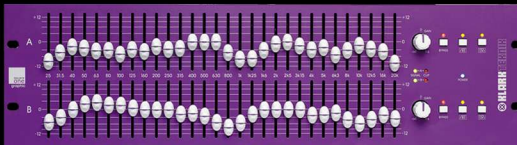

Randapparatuur/FX

Product	Merk/type	Omschrijving	Prijs per dag (excl btw)
RANE Line delay AD22D	Rane AD22D	Stereo line delay- instelbaar meters & miliseconden	€ 25
ARX maxi split	ARX	High end stereo splitter 2x 1 > 4 balanced audio splitter	€ 25
TC-electronic M-one	TC-electronic	Stereo effect processor reverb	€ 15
TC-electronic D-two	TC-electronic	Multi tap rhythm delay	€ 15
Denon CD/USB DN700C	Denon	1HE -19inch High end CD/USB player	€ 15
Klark Technic EQ	Klark Technic	2x 31bands EQ 2x 31 bands	€ 20
klark Technic Dynamic squareOne	Klark Technic	Compressor/gate/ limiter	€ 20
Tascam CD200UB 2HE -19 inch	Tascam	High end CD/USB player	€ 15
DBX231 EQ2x 31 bands	DBX231	EQ 2x 31 bands	€ 20

EQ