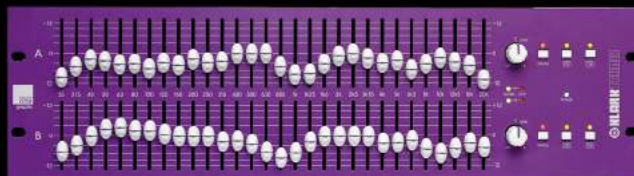

Randapparatuur/FX

Product	Merk/ type	Omschrijving	Verhuurprijs per stuk per dag (Exclusief BTW)
RANE Line delay AD22D	Rane AD22D	Stereo line delay- instelbaar meters & miliseconde	€ 25
ARX maxi split	ARX	High end stereo splitter 2x 1 > 4 balanced audio splitter	€ 25
TC-electronic M-one	TC-electronic	Stereo effect processor reverb	€15
TC-electronic D-two	TC-electronic	Multi tap rhythm delay	€15
Denon CD/USB DN700C	Denon	1HE -19inch High end CD/USB player	€15
Klark Technic EQ	Klark Technic	2x 31bands EQ 2x 31 bands	€20
klark Technic Dynamic squareOne	Klark Technic	Compressor/gate/ limiter	€20
Tascam CD200UB 2HE -19 inch	Tascam	High end CD/USB player	€15
DBX231 EQ2x 31 bands	DBX231	EQ 2x 31 bands	€20

EQ